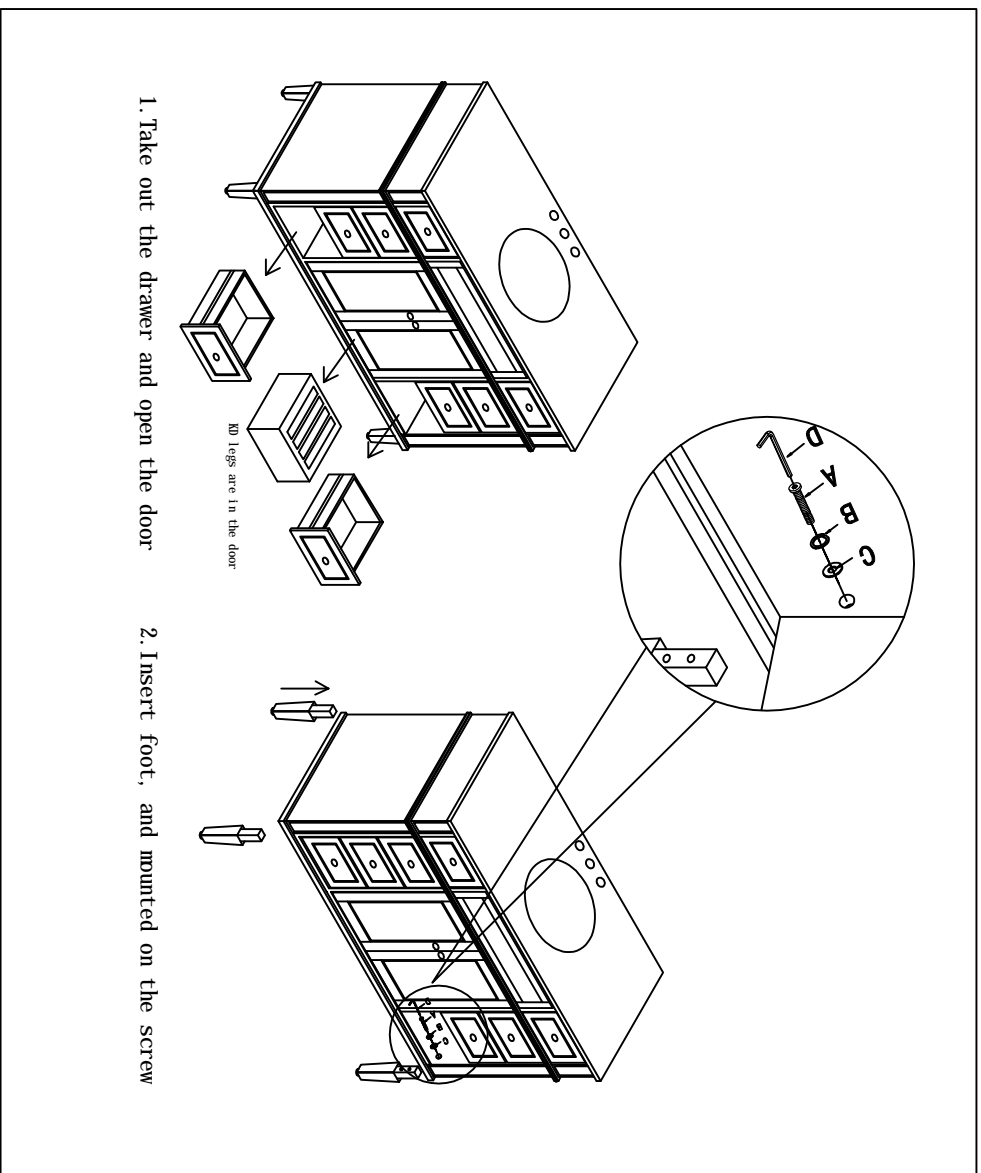

ELEGANT

FURNITURE & LIGHTING™

ASSEMBLY INSTRUCTION

ITEM#: VF12548

HARDWARE LIST			
NO	FIGURE	DESCRIPTION	QUANTITY
A		BIGGER HEX BOLT	8
B		SPRING WASHER	8
C		FLAT WASHER	8
D		ALLEN KEY	1